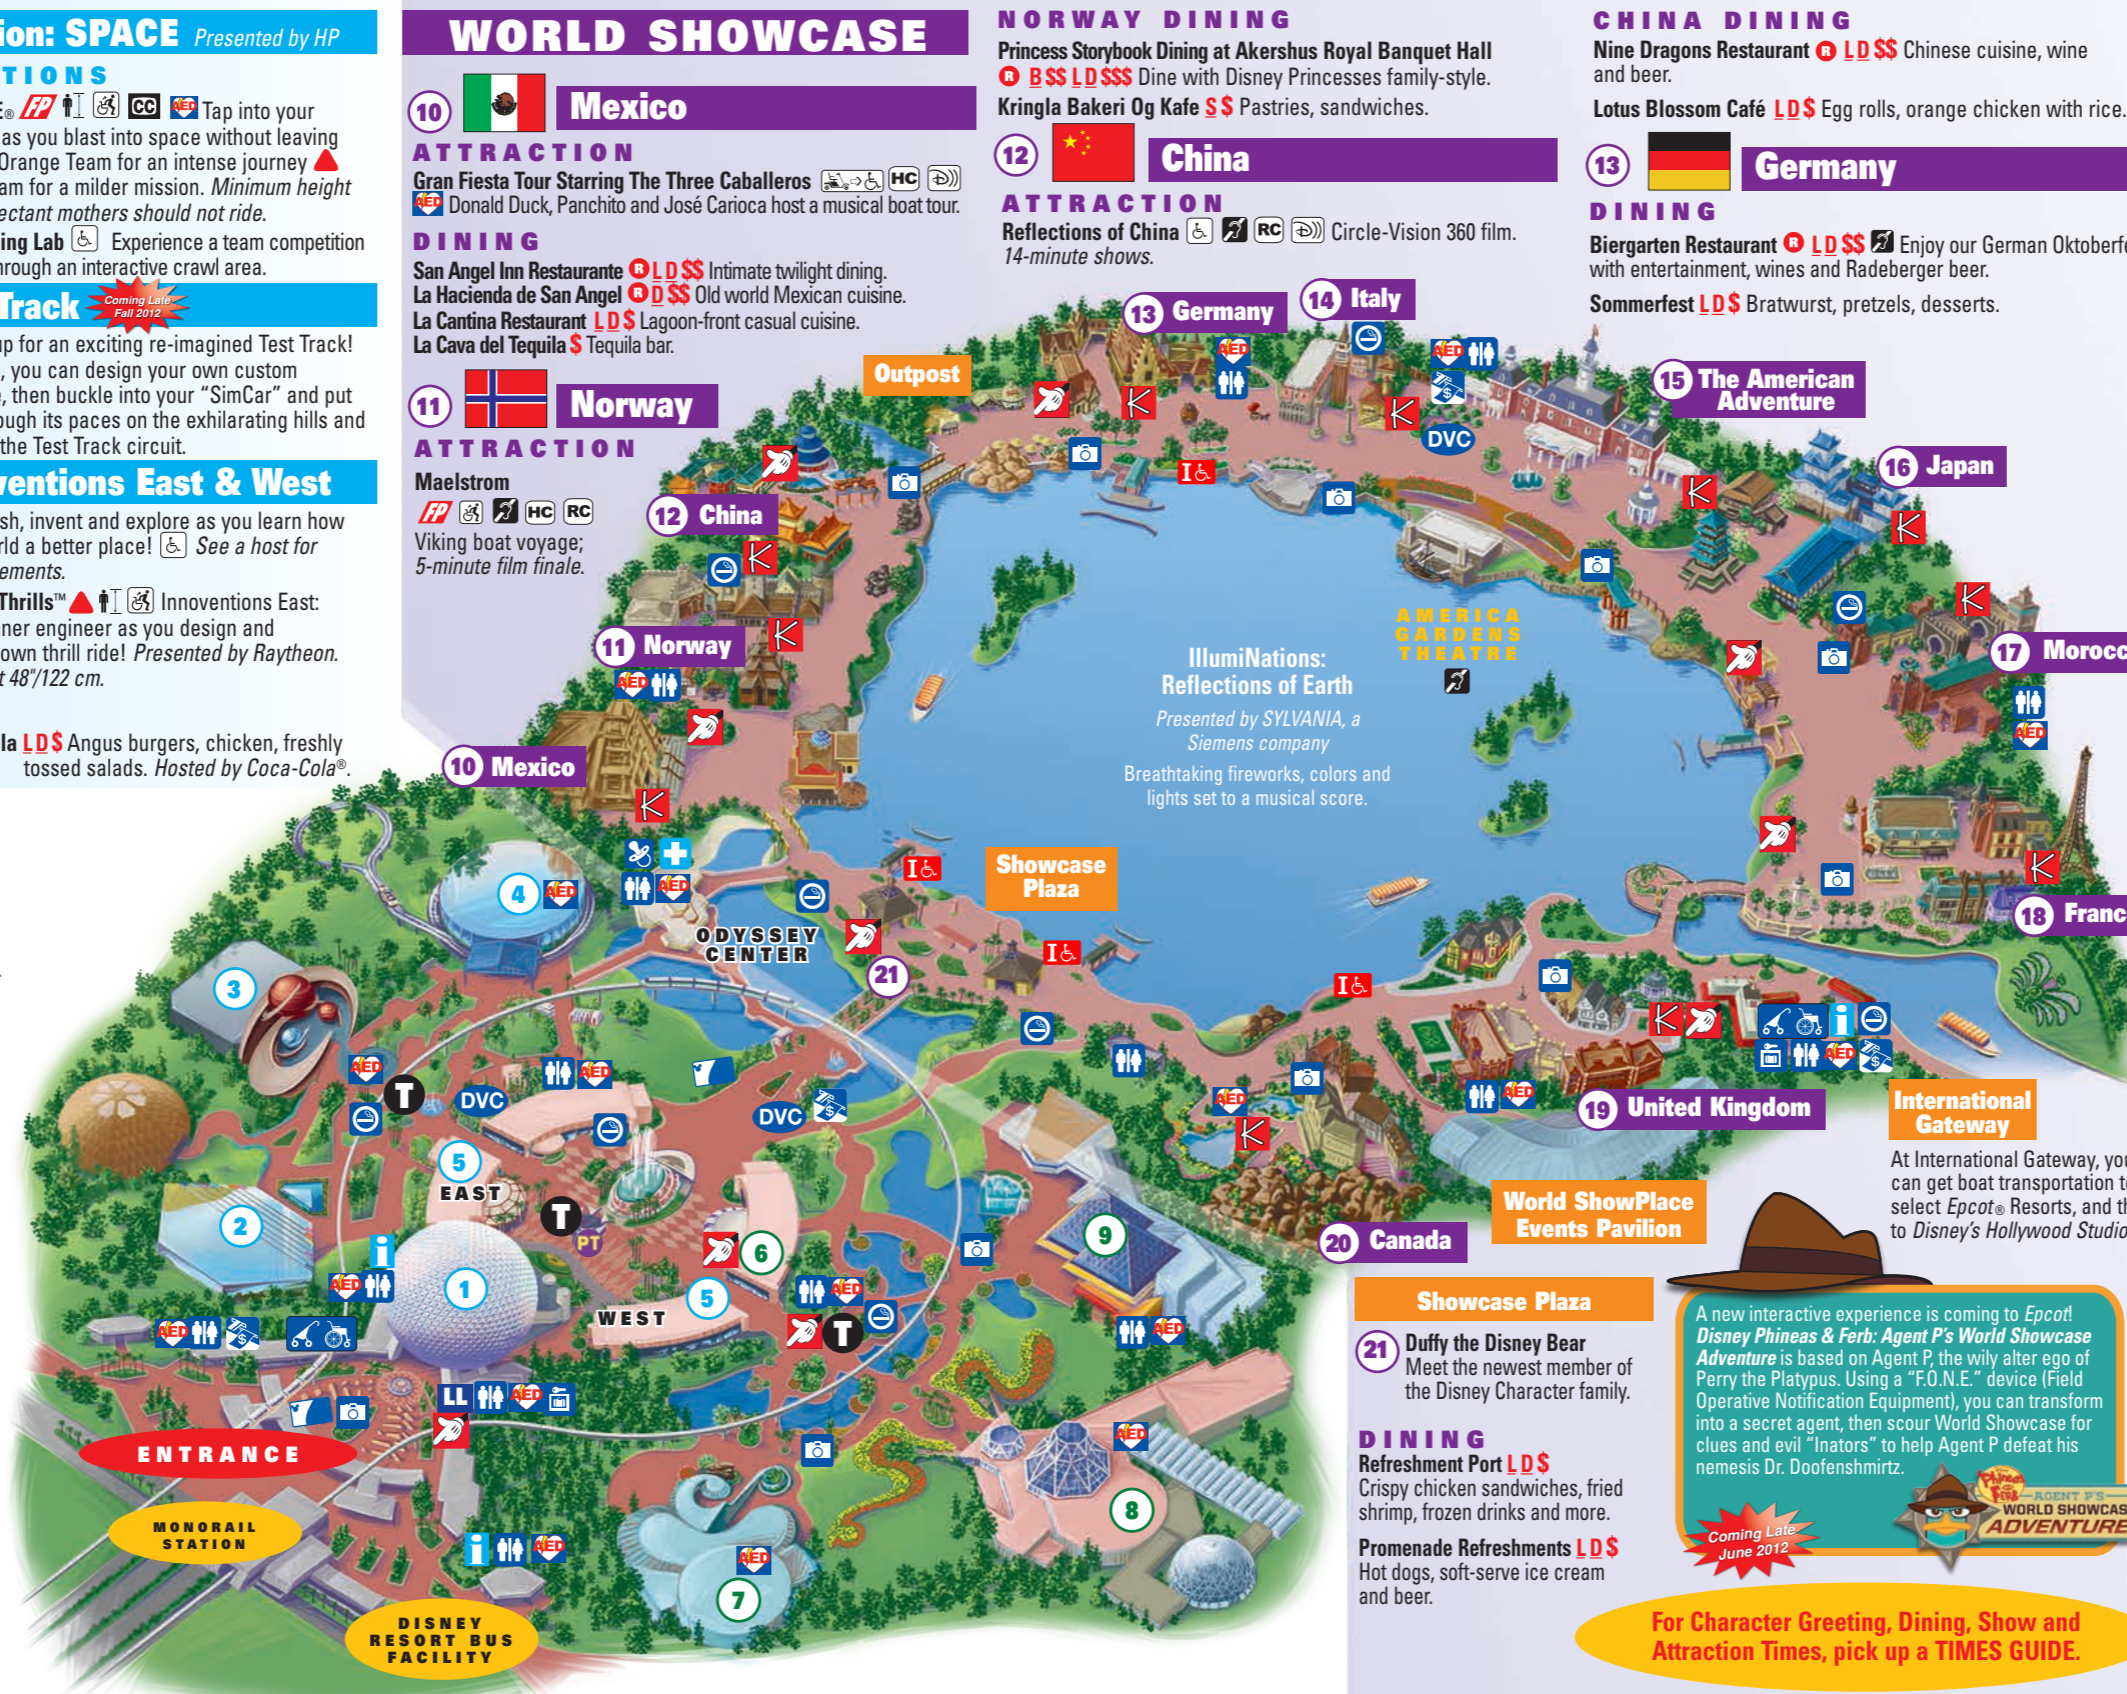

Promenade Refreshments **LDS**
Hot dogs, soft-serve ice cream and beer.

CHINA DINING

Nine Dragons Restaurant **LDSS** Chinese cuisine, wine and beer.
Lotus Blossom Café **LDS** Egg rolls, orange chicken with rice.

13 Germany

DINING

Biergarten Restaurant **LDSS** Enjoy our German Oktoberfest with entertainment, wines and Radeberger beer.
Sommerfest **LDS** Bratwurst, pretzels, desserts.

15 The American Adventure

ATTRACTIONS

DINING

DINING

Mitsukoshi Restaurants:

- **Teppan Edo** **LDSS** Chicken, steak and seafood cooked before your eyes; Kirin beer.
- **Tokyo Dining** **LDSS** Sushi, seafood, batter-fried entrees.
- **Katsura Grill** **LDS** Beef, chicken, noodles and sushi rolls.
- **Kabuki Cafe** **SS** Shaved ice, edamame, miso soup, sake.

17 Morocco

DINING

18 France

ATTRACTION

DINING

Chefs de France **LDSS** Casual French café.
Bistro de Paris **DSSS** Gourmet French cuisine in an elegant atmosphere.
Boulangerie Pâtisserie **SS** Pastries and baked goods.

19 United Kingdom

DINING

Rose & Crown Pub & Dining Room **LDSS** Bass Ale, fish and chips, steaks.
Yorkshire County Fish Shop **LDS** Fish and chips, beverages, Bass Ale.

20 Canada

ATTRACTION

O Canada! Circle-Vision 360 film. Hosted by Canadian actor, Martin Short. *14-minute shows.*

DINING

Le Cellier Steakhouse **LSS DSSS**
Steaks, pasta and seafood.

For Character Greeting, Dining, Show and Attraction Times, pick up a TIMES GUIDE.

Guest Amenities

- Restrooms
- First Aid *Presented by Florida Hospital*
- Guest Relations
- ATMs *Presented by CHASE*
- Automated External Defibrillators
- Designated smoking area
- Baby Care Center
- Locker rentals
- Kodak® "PictureSpot"
- Disney's PhotoPass® Service
- Disney Vacation Club® Information Center
- Pin Trading location
- Stroller and Wheelchair rentals
- Disney FASTPASS® *Subject to availability*
- Leave A Legacy Locator
- Tips and Show Times
- Attractions Info
- Character Greetings
- May be frightening for children
- Physical considerations *See reverse side*
- Minimum height requirement *Rider switch available*
- May remain in wheelchair/ECV
- Must transfer from wheelchair/ECV
- Must transfer to standard wheelchair
- Must transfer to standard wheelchair, and then to ride vehicle
- Reflective Captioning
- *IllumiNations* viewing for Guests with disabilities
- Single Rider Queue
- Kidcot Fun Stops
- Handheld Captioning
- Video Captioning
- Assistive Listening
- Audio Description
- Dining
- All dining locations listed accept the Disney dining plans.
- Reservations recommended. Call 407-WDW-DINE (939-3463)
- PRICING PER PERSON:
  $ = $14.99 and under
  SS = $15-$35.99
  SSS = $36-$59.99
- Breakfast Lunch
- Dinner Snack