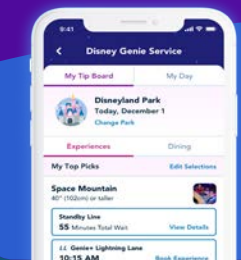

a la carte Lightning Lane

Introducing an "a la carte" option to purchase a **Lightning Lane** entry arrival window individually for some of our most popular attractions! (subject to availability)*

MOBILE ORDER

Discover more seasonal snacks and merchandise favorites with our digital Food & Merchandise guide on the Disneyland app.