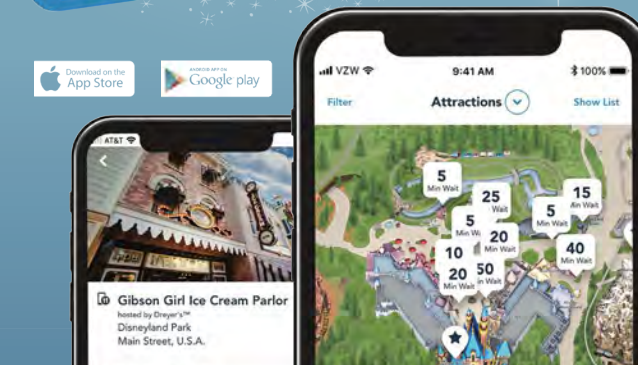

MAGIC AT YOUR FINGERTIPS!

CHECK ATTRACTION WAIT TIMES, JOIN A VIRTUAL QUEUE, AND MORE

- Mobile order food & beverages in advance at select locations in both Parks with contactless payment.
- Access mobile check-in or join the mobile walk-up list (subject to availability) for select table-service dining reservations.
- Use merchandise mobile checkout to scan and pay for items at select stores.

Message, data and roaming rates may apply. Availability subject to handset limitations and features may vary by handset or service provider. Coverage and app stores not available everywhere. If you're under 18, get your parents' permission first.

Disney PhotoPass+ One Day

Get unlimited Disney PhotoPass® photos from one day, including select attractions, Magic Shots & iconic locations!

Purchase on the Disneyland app. Online registration required. Subject to Disney PhotoPass terms and expiration policy, and photos available online for 45 days.

Disney's WILD ABOUT SAFETY
Safety Tip: No stampeding, keep your arms and legs inside, stay seated on rides, and keep your paws behind the yellow line.

MOBILE ORDER Plan ahead with contactless payment

Holiday Sandwich Jolly Holiday Bakery Cafe	Seafood Boil Harbour Galley
Chocolate Peppermint Latte Frappe Galactic Grill	Pumpkin Cheesecake Funnel Cake Hungry Bear

Subject to availability. Valid park reservation and ticket for appropriate park required to pick up mobile order. Separate admission to certain locations may also be required