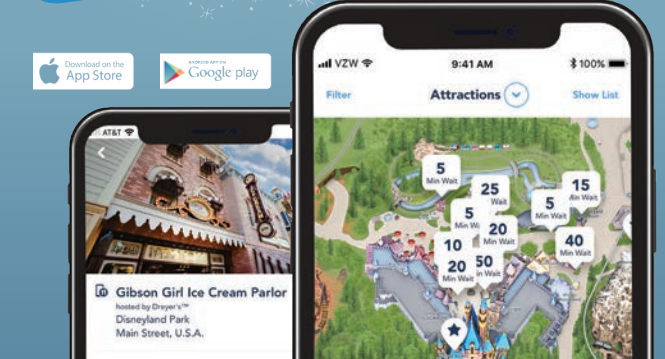

MAGIC AT YOUR FINGERTIPS!

CHECK ATTRACTION WAIT TIMES, JOIN A VIRTUAL QUEUE, AND MORE

- Mobile order food & beverages in advance at select locations in both Parks with contactless payment.
- Access mobile check-in or join the mobile walk-up list (subject to availability) for select table-service dining reservations.
- Use merchandise mobile checkout to scan and pay for items at select stores.

Message, data and roaming rates may apply. Availability subject to handset limitations and features may vary by handset or service provider. Coverage and app stores not available everywhere. If you're under 18, get your parents' permission first.

Disney PhotoPass+ One Day

Get unlimited Disney PhotoPass® photos from one day, including select attractions, Magic Shots & iconic locations!
Purchase on the Disneyland app. Online registration required. Subject to Disney PhotoPass terms and expiration policy, and photos available online for 45 days

Disney's WILD ABOUT SAFETY
Safety Tip: No stampeding, keep your arms and legs inside, stay seated on rides, and keep your paws behind the yellow line.

MOBILE ORDER

Plan ahead with contactless payment

Mickey-face Bat Cookie

Red Rose Taverne

Supernova Special

Alien Pizza Planet - "A Better Place"

Blood Orange Slush

Galactic Grill

Loebster Roll

Harbour Galley

Subject to availability. Valid park reservation and ticket for appropriate park required to pick up mobile order. Separate admission to certain locations may also be required

Any time you see someone with a Disney nametag, just ask! They're happy to answer your questions.

WHERE DREAMS COME TRUE