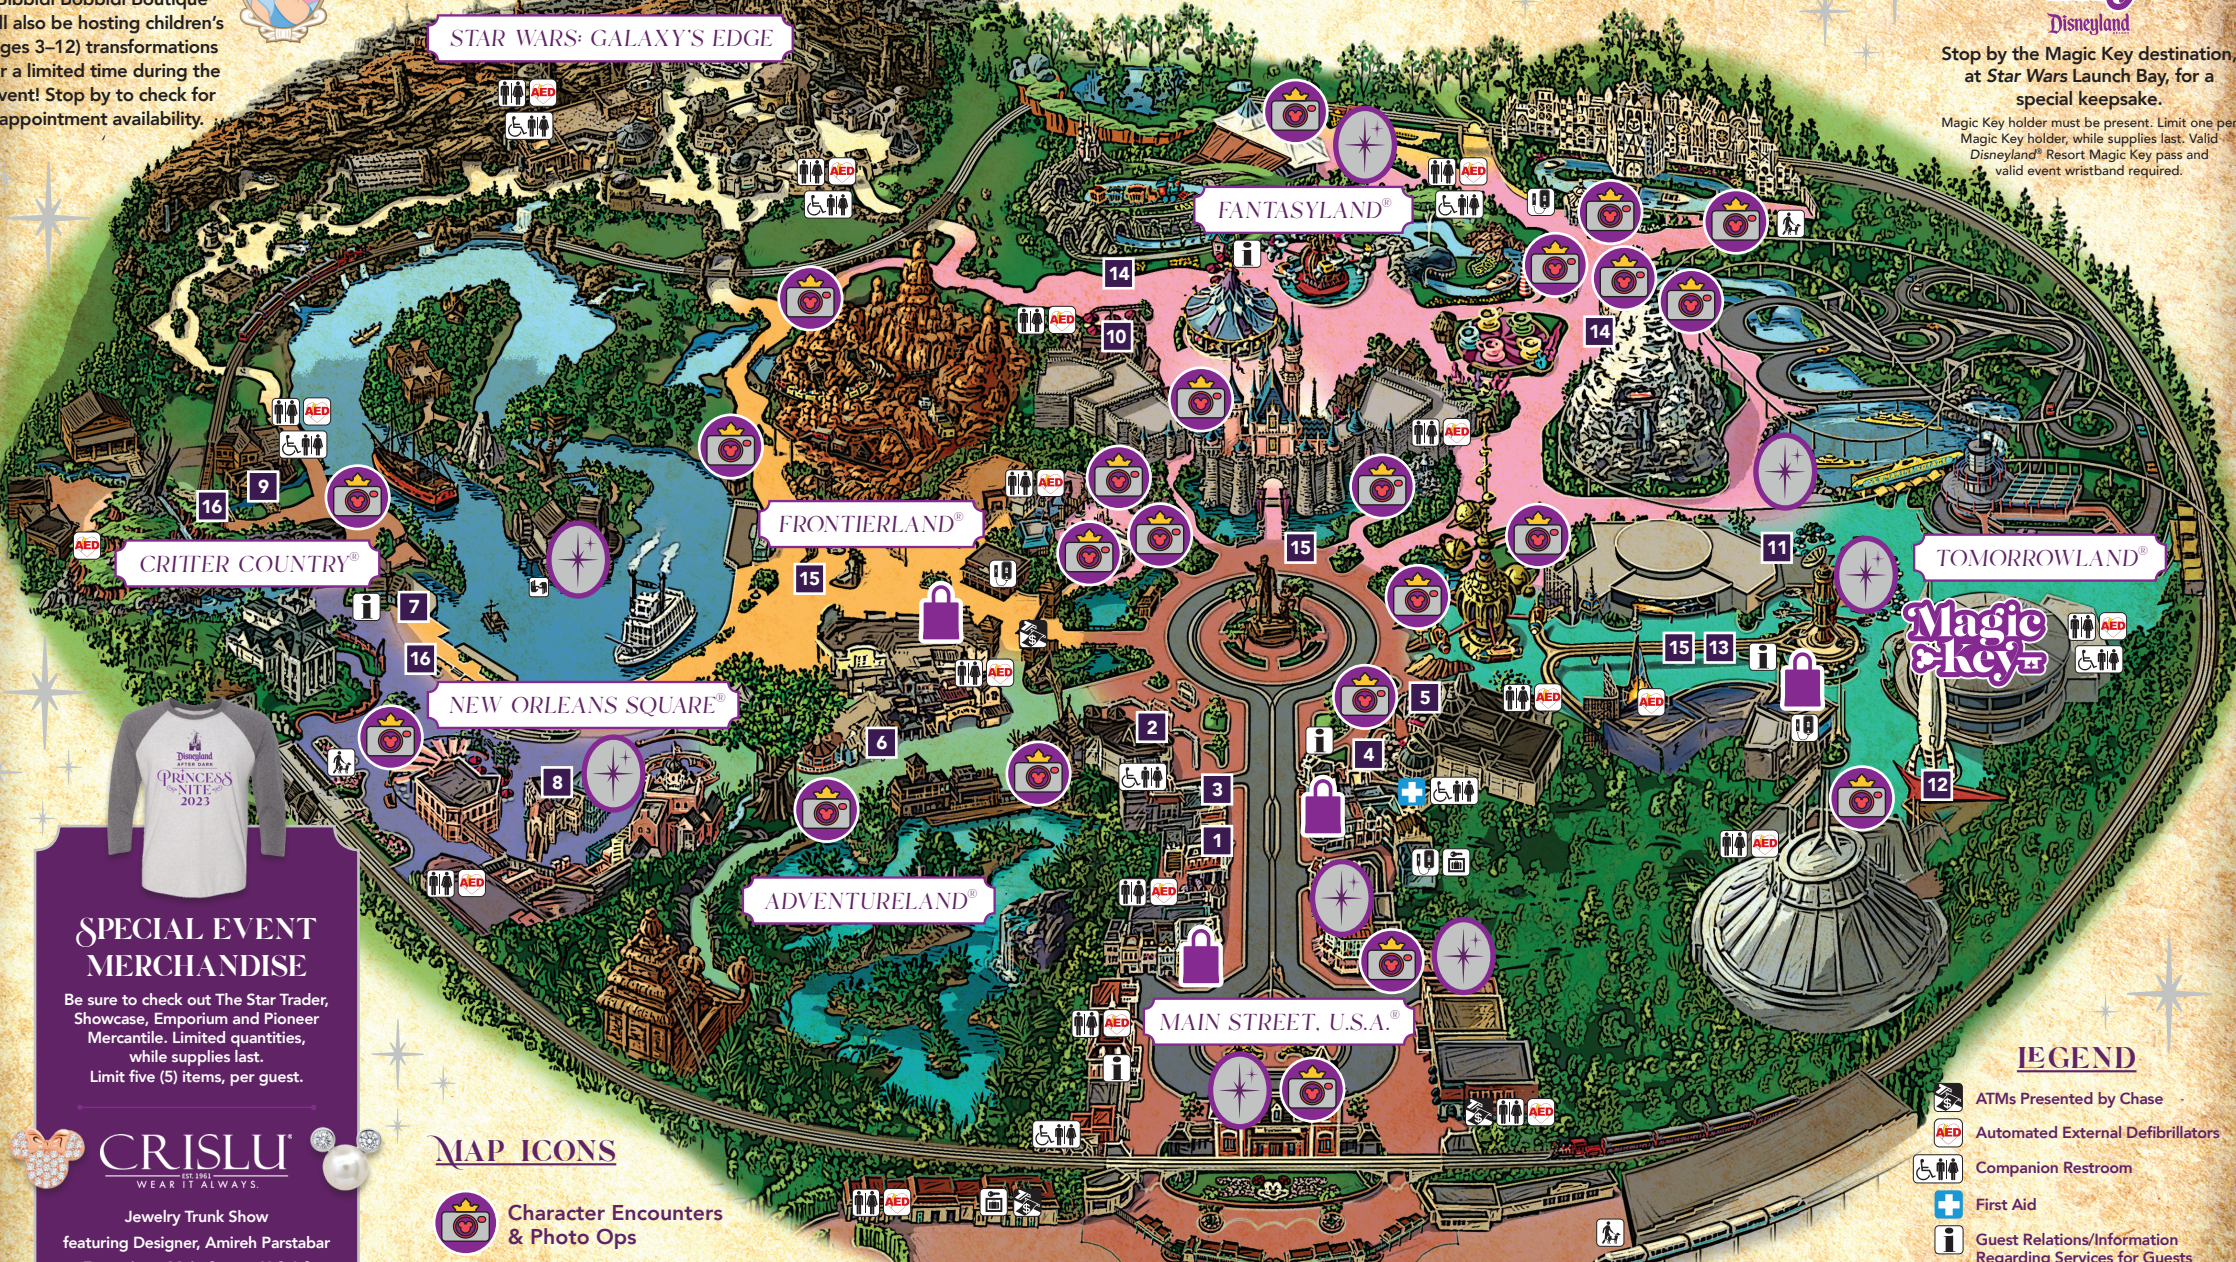

9 HUNGRY BEAR RESTAURANT

FANTASYLAND

ESCARGOT FLATBREAD
WILD MUSHROOM FLATBREAD
GLOWING STRAWBERRY SPARKLE TEA

10 RED ROSE TAVERNE

TOMORROWLAND

SPICY HULI HULI LOADED TENDERS
ROYAL SPARKLING LEMONADE

11 GALACTIC GRILL

BIG SLICE PEPPERONI • BIG SLICE CHEESE

CINNAMON BREADSTICKS

12 ALIEN PIZZA PLANET

MACADAMIA NUT PRETZEL
13 TOMORROWLAND PRETZEL CART

HEAR YE, HEAR YE ... (ANNOUNCING THE CHURROS OF ALL THE LANDS)

14 BLUEBERRY CHEESECAKE CHURRO WITH BLUEBERRY CHEESECAKE DIPPING SAUCE
"It's a small world" AND FANTASYLAND CHURRO CARTS

15 BERRY GOOD CHURRO
CASTLE, FRONTIERLAND AND TOMORROWLAND CHURRO CARTS

16 FRIENDSHIP CHURRO
Rolled in Raspberry-Limeade & Pink Lemonade Sugars
NEW ORLEANS SQUARE AND CRITTER COUNTRY CHURRO CARTS

Bibbidi Bobbidi Boutique

Bibbidi Bobbidi Boutique will also be hosting children's (ages 3-12) transformations for a limited time during the event! Stop by to check for appointment availability.

SPECIAL EVENT MERCHANDISE

Be sure to check out The Star Trader, Showcase, Emporium and Pioneer Mercantile. Limited quantities, while supplies last. Limit five (5) items, per guest.

CRISLU

Jewelry Trunk Show featuring Designer, Amireh Parstabar Emporium, Main Street, U.S.A.® 8:00 P.M. - 12:00 A.M.

ARRIBAS BROS

Pop in to see specially curated Princess product displays.

MAP ICONS

Character Encounters & Photo Ops

Enchanting Entertainment

Special Event Merchandise

SNACK CARTS

Popcorn, pretzels, and classic churros available throughout the park.

Magic Key

Disneyland
Stop by the Magic Key destination, at Star Wars Launch Bay, for a special keepsake.
Magic Key holder must be present. Limit one per Magic Key holder, while supplies last. Valid Disneyland® Resort Magic Key pass and valid event wristband required.

LEGEND

- ATMs Presented by Chase
- Automated External Defibrillators
- Companion Restroom
- First Aid
- Guest Relations/Information Regarding Services for Guests with Disabilities
- Locker Rental
- Pre-charged Battery Kiosk
- Restrooms
- Service Animal Relief Area
- Sign Language Interpreter Available

Attractions, experiences, entertainment, offerings, food, beverages, and locations may be modified, limited in availability, or unavailable, and are subject to change or cancellation without notice. Special dining and merchandise offerings available while supplies last.